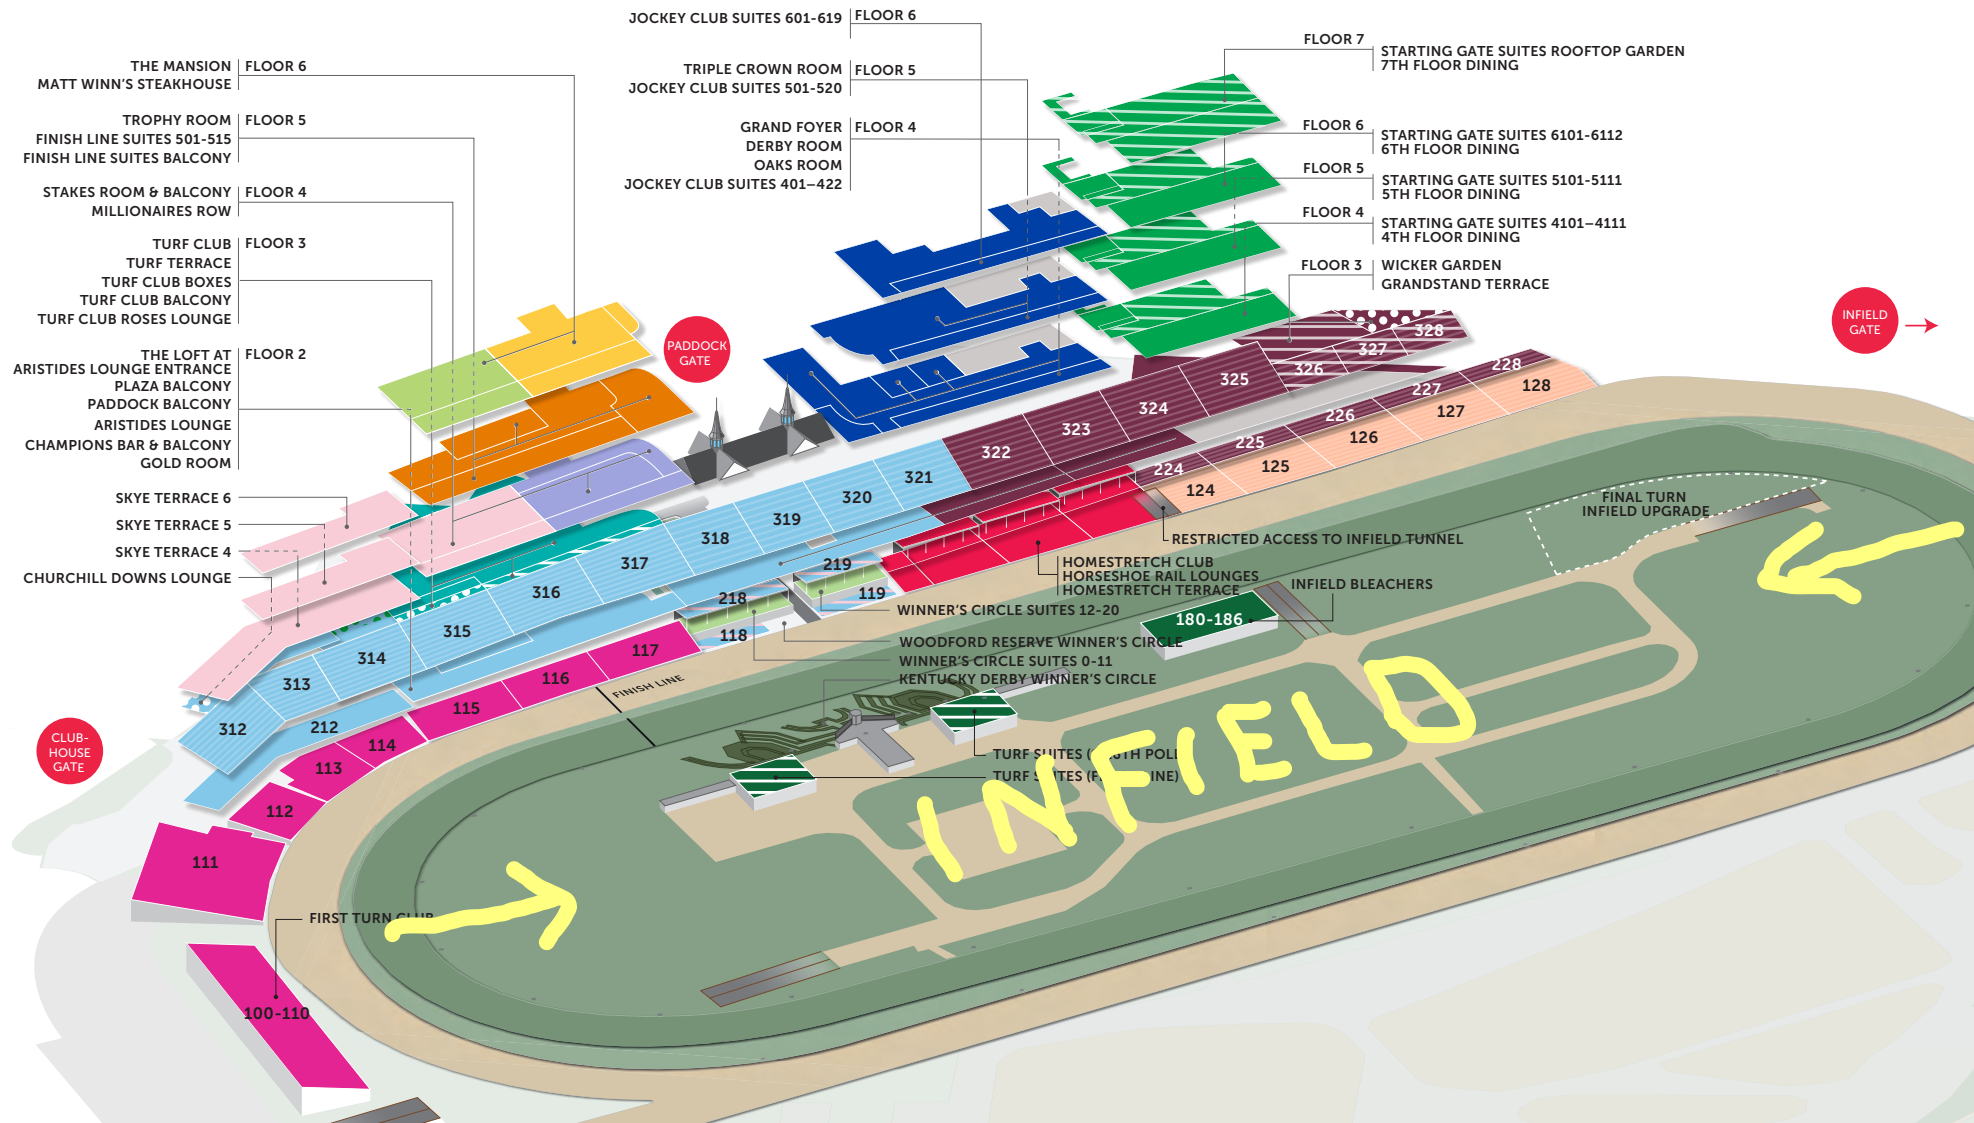

KENTUCKY OAKS & DERBY WEEK SEATING CHART

Guests must have a ticket for patterned areas to be granted access.

Accessible seating options can be pre-purchased in all reserved dining rooms and the following sections:

- 102
- 103
- 105
- 107
- 115
- 116
- 117
- 126
- 128
- 315
- 316
- 317
- Infield Bleachers
- First Turn Club

Visit a Guest Services Booth for additional accessible seating locations and assistance.

© 2022 CHURCHILL DOWNS RACETRACK, LOUISVILLE, KY 40208

Maps, locations and amenities are subject to change. Please visit ChurchillDowns.com for the most current maps.